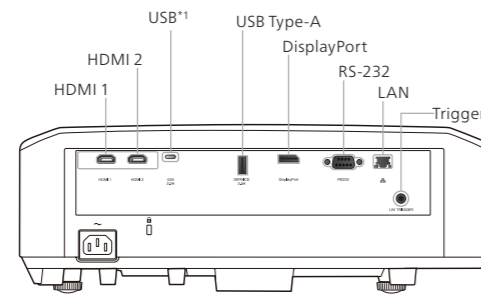

*1: Certified USB Type-C cable compatible with DP Alt mode is required for connection. Connection is enabled for cables with Type-C connector on both ends. Connection with all DP Alt Mode compatible devices is not guaranteed.

Projection Distance Chart

Screen diagonal (inch)	Display size (16:9)				Projection distance*2			
	Width		Height		Wide		Tele	
(inch)	(inch)	(cm)	(inch)	(cm)	(inch)	(cm)	(inch)	(cm)
80	70	177	39	100	94	240	151	384
90	78	199	44	112	106	270	170	432
100	87	221	49	125	118	300	189	480
110	96	244	54	137	130	330	208	528
120	105	266	59	149	142	360	227	576
130	113	288	64	162	154	390	246	624
140	122	310	69	174	165	420	265	672
150	131	332	74	187	177	450	283	720
160	139	354	78	199	189	480	302	768
170	148	376	83	212	201	510	321	816
180	157	398	88	224	213	540	340	864
190	166	421	93	237	224	570	359	912
200	174	443	98	249	236	600	378	960

*2: Projection distances are design specifications, so there is ±5% variation.

Connectors