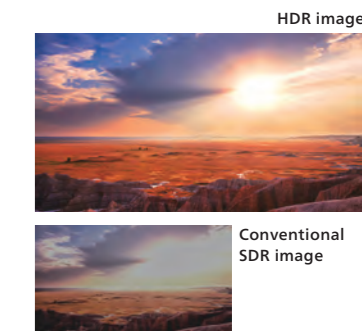

Automatic Detection of HDR Signals to Deliver Realistic and Dynamic High-Definition Images

In addition to the HDR10 format used in Ultra HD Blu-ray™ and streaming services, the LX-NZ30 also supports the HLG (Hybrid Log Gamma) format used in broadcasting and other applications. When each of these signals is detected, the projector automatically switches to the optimal picture quality mode to project high-quality, realistic, dynamic images.

Picture simulated.