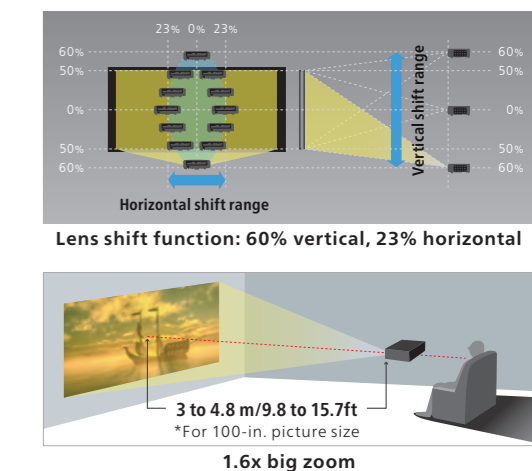

### Bright and Colorful 4K Images

The bright DLP projection system featured on the LX-NZ30 uses a 0.47-inch DMD device to display 4K resolution (3840x2160), which is four times higher than Full HD (1080P), in full detail. The bright, vividly colored, high-definition 4K images allow viewers to enjoy a sense of presence and depth as if actually being there in the same place.

Picture simulated.

### High Frame Rate and Low Latency for Large Screen Gaming on Screen Sizes Well Beyond 100 Inches

To support high frame rate content beyond conventional 60Hz, the system supports up to 2K 240Hz input. What's more, when the projector is set to the low latency mode, latency is less than 1.5 frames (at 4K60Hz). This enables smooth, low-lag images even on screens much larger than 100 inches, offering large-screen gaming as a new way to enjoy home theater. In addition, the DisplayPort port allows for direct connection from a compatible PC.

### Installation Wherever You Want. Let the Wide Lens Shift and 1.6x Zoom Do the Work.

Even in a room with limited space, the LX-NZ30 can be installed with a minimal footprint and maximum flexibility, from the ceiling to the shelf and just about anywhere in between. In addition to a wide lens shift range of 60% vertical and 23% horizontal, this projector is equipped with a 1.6x zoom that enables a projection distance of 3 to 4.8 m at 100 inches, making it flexible for a variety of installation environments without sacrificing image quality.