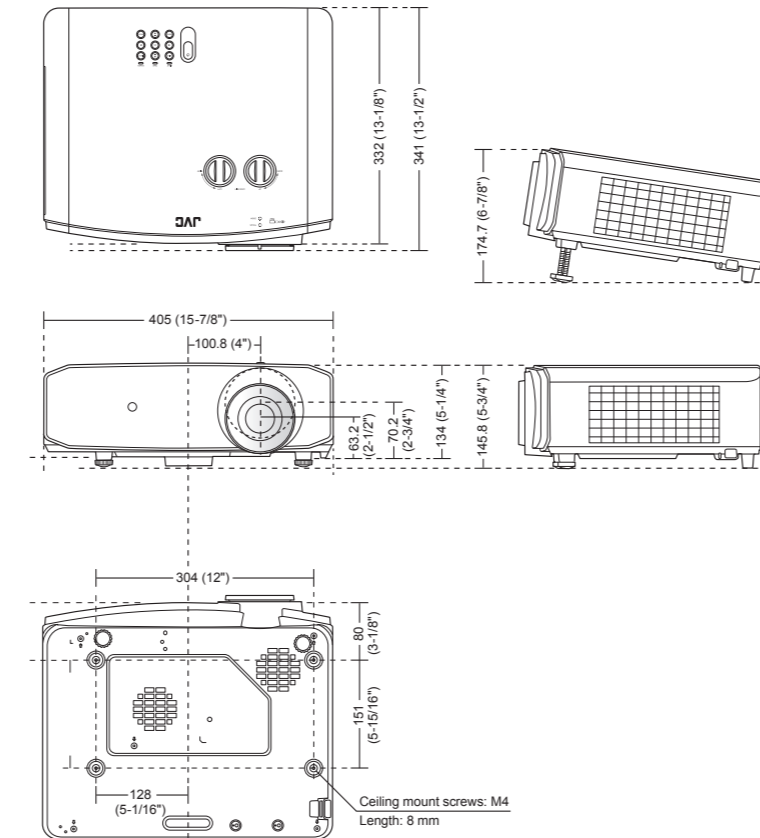

External Dimensions (W x H x D): 405 x 145.8 x 341 (15-7/8" x 5-3/4" x 13-1/2")

Unit: mm (in)

• BLU-Escent is a registered trademark of JVCKENWOOD Corporation. • DLP, the DLP logo, and DMD are registered trademarks of Texas Instruments. • Ultra HD Blu-ray™ is a trademark or registered trademark of Blu-ray Disc Association • HDMI, the HDMI logo and High-Definition Multimedia Interface are registered trademarks of HDMI Licensing LLC. • USB-C™ and USB TYPE-C™ are trademarks and/or registered trademarks of USB Implementers Forum, Inc. • All other brand or product names may be trademarks and/or registered trademarks of their respective owners. Note that the ™ and © marks are not mentioned in the body text of the catalog. • An additional payment is required for installation of the projector, if necessary. • All pictures in this brochure are simulated. • Design and specifications are subject to change without notice. • Any rights not expressly granted herein are reserved.

Copyright © 2023, JVCKENWOOD Corporation. All Rights Reserved.

JVC

DISTRIBUTED BY

www.jvc.eu
www.jvc.net/asia

For more information, scan or click on the QR code

PJC-22022EG

JVC is the trademark or registered trademark of JVCKENWOOD Corporation.