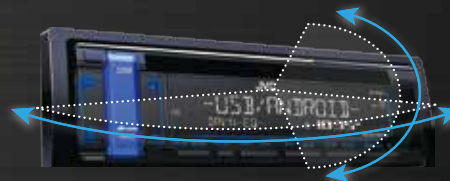

Vertical Alignment LCD Display
Higher Contrast & Wider Viewing Angle, Improved LCD Display.