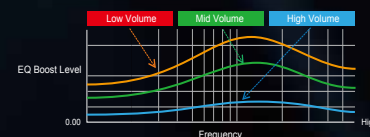

13-Band EQ / Volume Link EQ Adjustment

You can fine tune the sound quality by adjusting the built-in 13-Band EQ. Also, JVC Audio automatically boosts specific frequencies in the audio signal sync with volume levels to compensate for the impact of road noise.