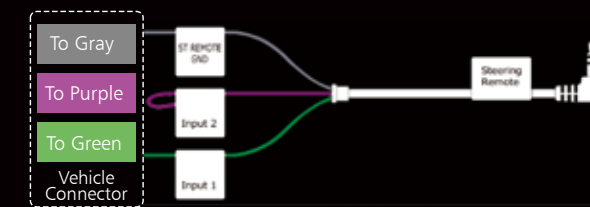

*Steering Remote Cable (included in the unit)

1) Look for a steering remote connector that is the same shape as in the image to the left in the console.
2) Connect "Input 1", "Input 2" and "ST REMOTE GND" to the pins shown in matching colors on the above list of connectors.