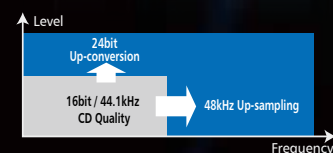

K2 Technology for Original Master Sound

The K2 Technology in the KD-R881BT / 781BT and KD-X341BT up-converts CD data (44.1kHz / 16bit) to 48kHz / 24 bit, and recreates higher resolution sound. It works with CD, USB and BT Audio.

13-Band EQ / Volume Link EQ Adjustment

You can fine tune the sound quality by adjusting the built-in 13-Band EQ. Also, JVC Audio automatically boosts specific frequencies in the audio signal sync with volume levels to compensate for the impact of road noise.