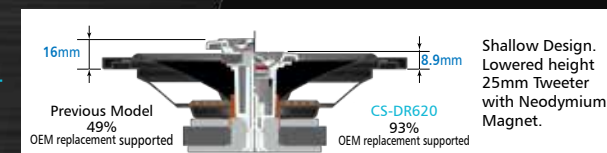

SPEAKERS

DRIVE DYNAMIC SOUND.

Super Heat-Resistant ABS Gasket

1,106g Ferrite Magnet / Faston Terminal.
Sound Pressure Level 87.5dB/W.m

CS-DR620

16cm 2Way Speakers

Peak Power
300W

RMS Power at 4ohms
50W