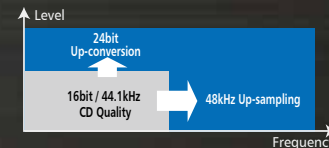

K2 Technology for Original Master Sound

The K2 Technology up-converts CD data (44.1kHz / 16bit) to 48kHz / 24 bit, and recreates higher resolution sound. It works with CD, USB and BT Audio.

Specifications	KW-R920BT	KW-R520
Built-in Bluetooth®	Yes, Ver 3.0	-
JVC Remote App	-	-
USB	Yes	Yes
Compatible Audio Files	FLAC / WAV / MP3 / WMA	FLAC / WAV / MP3 / WMA
Smartphone Charging	Max 1.5A for Selected Android	Max 1A
Audio Preout	4.0V 3-Preouts	2.5V 1-Preout
EQ	13-Band EQ	3-Band Para EQ
Digital Processing Tuner	Yes	Yes
Key Illumination Color	3-Zone Multi-Color	Multi-Color
Remote Controller	Included	Included