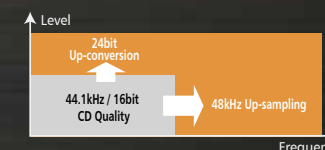

K2 Technology for Original Master Sound

The K2 Technology in the KW-V520BT up-converts CD data (44.1kHz / 16bit) to 48kHz / 24 bit, and recreates higher resolution sound. It works with CD, USB and BT Audio.