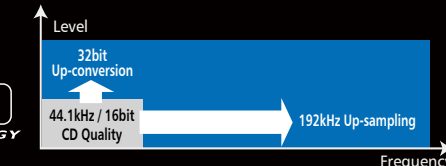

Air Mirroring is a groundbreaking solution for seamlessly displaying your Android or iPhone apps on the KW-V930BW screen without cables or a network connection. 2-way communication (touch control) is available for selected Android Smartphones.

Video files	Audio files
MKV	FLAC
MPEG4	DSD
H.264	AAC / WAV
WMV	MP3 / WMA

HI-FI AUDIO

High-Resolution Audio Files Playable

The KW-V930BW can play up to 192kHz / 24bit audio files. You can enjoy true high-resolution sound.

K2 Technology for Original Master Sound

K2 Technology is JVC KENWOOD's original technology that reproduces the original master sound by up-converting frequency range and bit rate. For example, K2 Technology up-converts CD data (44.1kHz / 16bit) to 192kHz / 32bit, and recreates higher resolution sound. The K2 Technology in the KW-V930BW works with all sources.