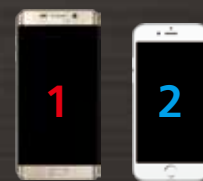

Bluetooth® v3.0 / Dual Phone Hands-free Ready

Hands-free Profile 1.6 for natural voice. High quality BT music streaming for iPhone via AAC, advanced audio coding technology.