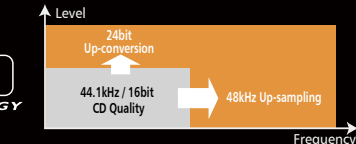

Video files
MPEG1
MPEG2
DivX

Audio files
FLAC
AAC
WAV
MP3 / WMA

AUDIO

K2 TECHNOLOGY

K2 Technology for Original Master Sound

K2 Technology reproduces the original master sound by up-converting frequency range and bit rate. The K2 Technology in the KW-V630BT up-converts CD data (44.1kHz / 16bit) to 48kHz / 24 bit, and recreates higher resolution sound. It works with CD, USB and BT Audio.