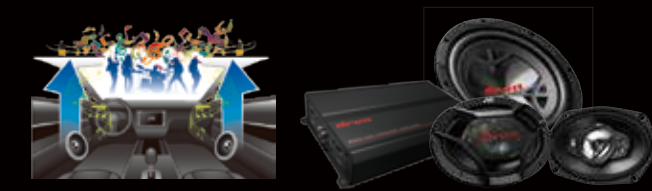

Sound Lift Function

Virtually elevates the speaker position by adjusting built-in DSP & EQ.

High Voltage 4.0V / 3-Preouts

The KW-V630BT is ready to expand your existing sound system. JVC's "drvn" amplifiers and speakers will be a perfect match with JVC AV receivers.