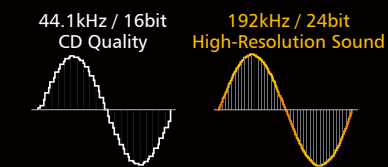

Air Mirroring is a groundbreaking solution for seamlessly displaying your Android or iPhone apps on the KW-V930BW screen without cables or a network connection. 2-way communication (touch control) is available for selected Android Smartphones.

Video files	Audio files
MKV	FLAC
MPEG4	DSD
H.264	AAC / WAV
WMV	MP3 / WMA

HI-FI AUDIO

High-Resolution Audio Files Playable

The KW-V930BW can play up to 192kHz / 24bit audio files. You can enjoy true high-resolution sound.